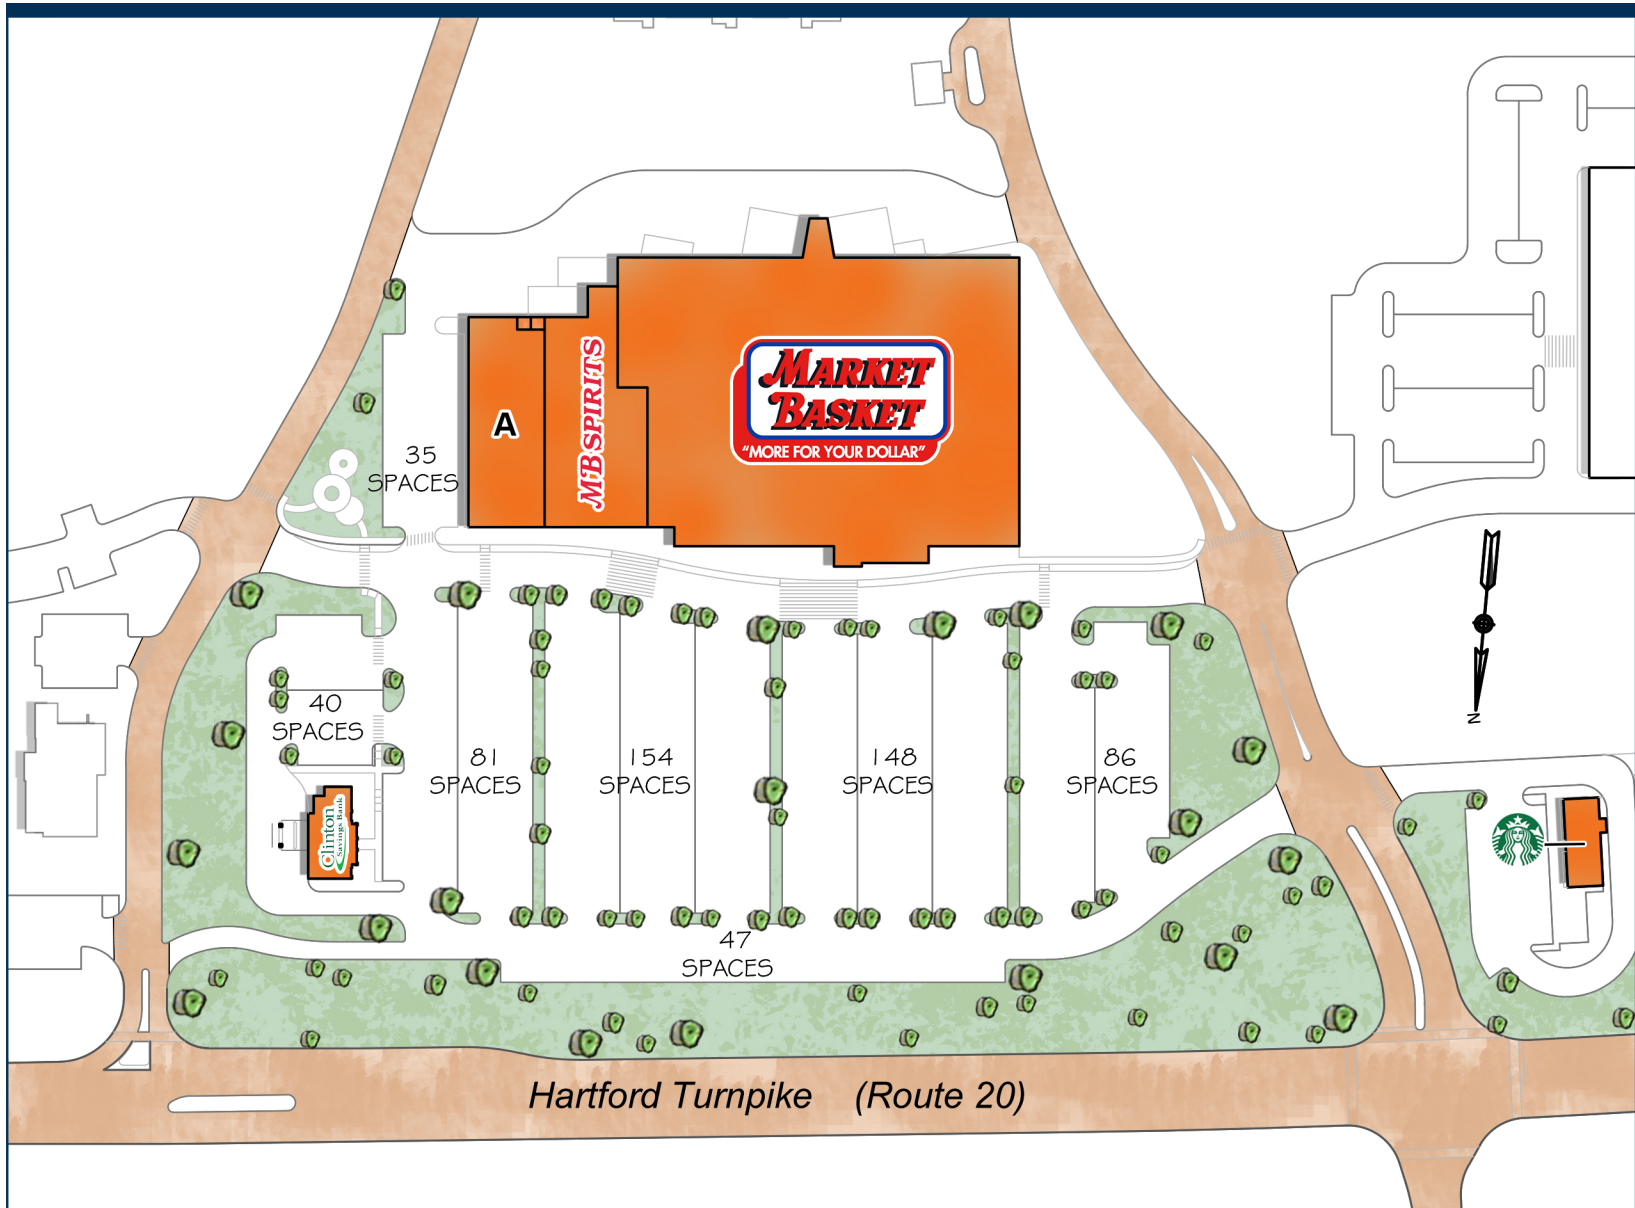

Tenants

- MARKET BASKET
- MB SPIRITS
- STARBUCKS
- CLINTON SAVINGS-BANK

Available Square Footage

A 10,802

Edgemere Crossing #93
200 Hartford Turnpike, Shrewsbury, MA 01545

Total Square Footage: 110,226
Parking Spaces: 591