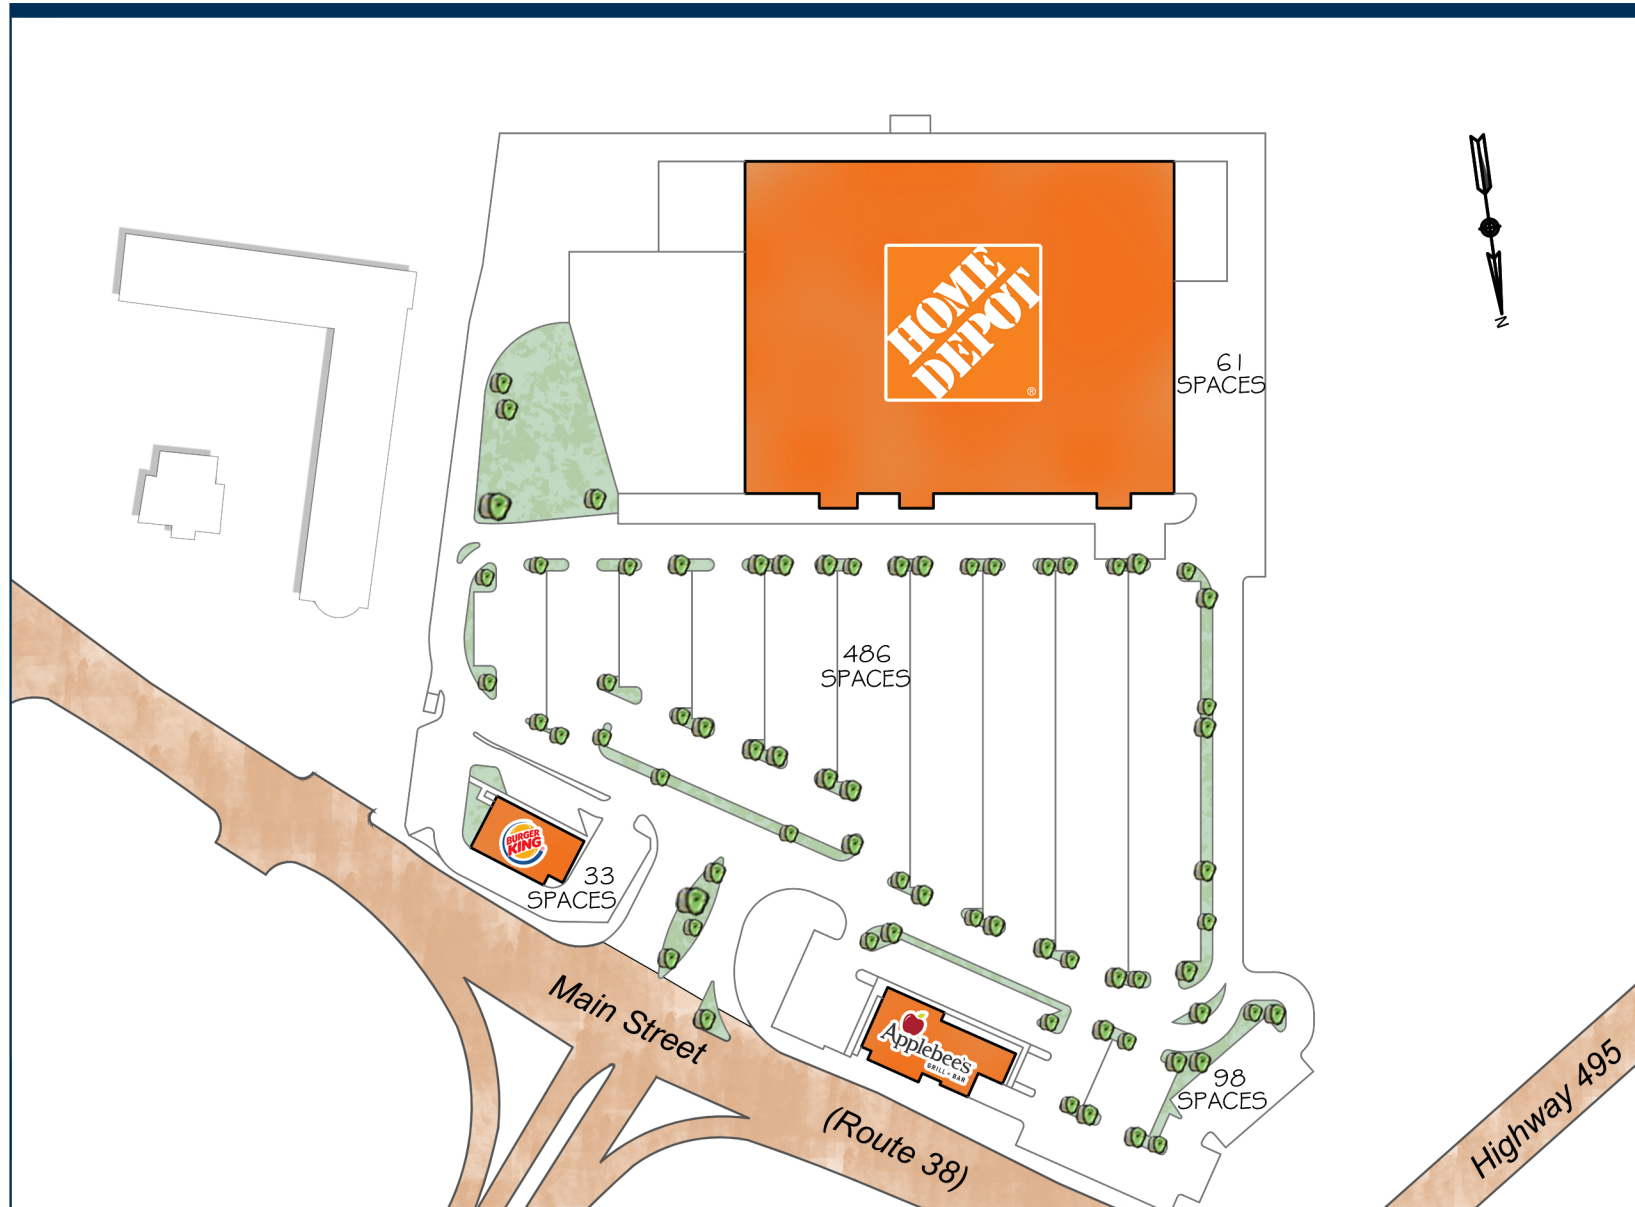

## Tenants

HOME DEPOT  
BURGER KING  
APPLEBEE'S

## Wamesit Plaza

85 Main Street (Route 38), Tewksbury, MA 01876

Total Square Footage: 112,346

Parking Spaces: 679